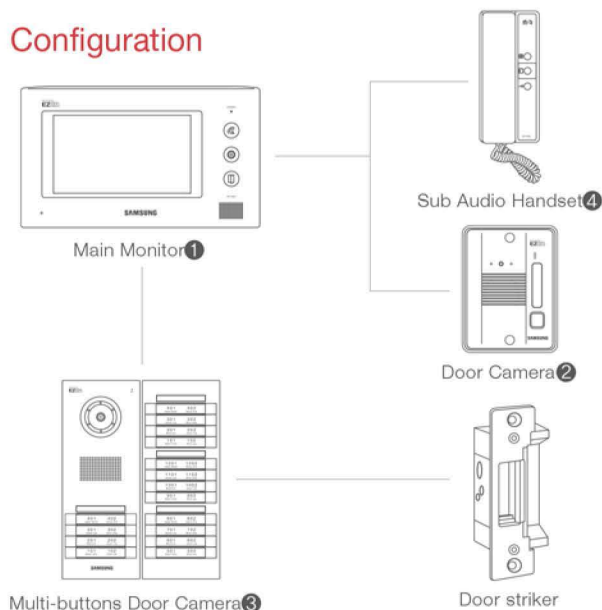

Premium for **Wider View**

SHT-3207 The thinnest video door phone with wide 7" TFT LCD screen.

imagine upgrading your
premise with peace in mind.
Ultra slim and wide SHT-3207

EZON 's video door entry system brings advanced innovative technology direct to your home and office. Simple installation and high performance means you need look no further to find the ideal video door entry solution.

Feature

- Extendable to 2 door cameras.
- Brightness and volume control.
- Remote door release
- Intercom call between a video monitor and a sub audio handset.

Configuration

Model

SHT-3207XM/EN	Main Monitor (1)
SHT-3207XA/EN	Main Monitor with Camera kit (1 + 2)
SHT-CP610/EN	Door Camera (2)
SHT-5084ML	Multi-buttons Door Camera (3)
SHT-IPE100	Sub Audio Handset (4)

Design

SHT-3207 offers a sleek and a large screen with stunningly slim(33mm). The main monitor is finished in a snow-white polish finish with an elegant blue LED and the door camera has a sanded surface in metallic silver.

Specifications

 SHT-3207	Mode	SHT-3207
	Power	AC110~220V, 50Hz/60Hz
	Power consumption	10W
	Display	7" color TFT-LCD
	Wiring	4 Wires (Monitor to camera) 2 Wires (for door open)
	Dimensions	270mm(W)x164.5mm(H)x33mm(D)
	Installation	Wall mounting type