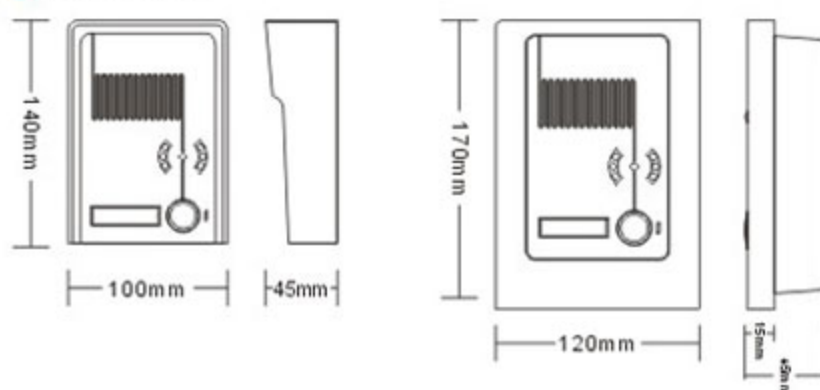

HS-D800D6/D62

Door Station

Features:

- ⊙ Color CCD/CMOS
- ⊙ Compact design
- ⊙ Flush/Wall mount type
- ⊙ Chime sound
- ⊙ Nameplate Lamp working at night

Dimension

Specifications

Model	HS-D800D6-C HS-D800D62-C	HS-D800D6-CS HS-D800D62-CS	HS-D800D6-B HS-D800D62-B	HS-D800D6-BS HS-D800D62-BS
Image sensor	Color (CCD)	Color (CMOS)	B&W (CCD)	B&W (CMOS)
Power supply	DC15V			
Wiring	4 wires			
Min illumination	0.1 LUX			
Resolution	420 TV Line			