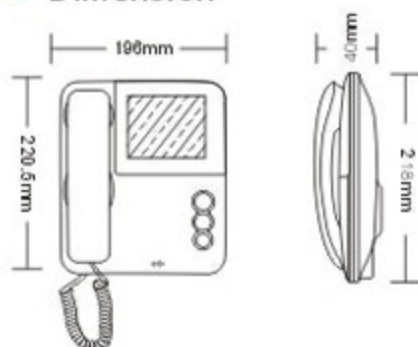

HS-D800A8-C

Video Indoor Phone

Features:

- ⊗ 3.5" TFT LCD / 4" CRT Display
- ⊗ Entry station communication and monitoring
- ⊗ Door release
- ⊗ Hand set Design
- ⊗ Volume, Brightness and Chroma Adjustable

Dimension

Specifications

Model	HS-D800A8-C	HS-D800A8-B
Screen	3.5" TFT LCD	4" CRT
Power supply	DC15V (Visible) / 450mA +50mA	
Standby Current	30mA	
Display Time	About 60s	
Video Output	1.0 Vp-p	
Dimention	220mm*185mm*75mm	