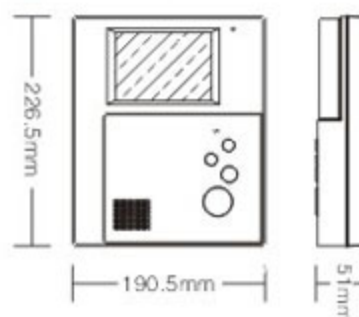

HS-D800A4

Video Indoor Phone

Features:

- ⊙ 3.5" TFT LCD / 4" B&W CRT
- ⊙ Entry station communication and monitoring
- ⊙ Door release
- ⊙ Handfree design
- ⊙ Volume, contrastness and brightness adjustable
- ⊙ SD memory card optional
- ⊙ Support SD memory card, 160 images built-in memory (only CS-D800A4-CM)

Dimension

Specifications

Model	HS-D800A4-C	HS-D800A4-CM	HS-D800A4-B
Screen	3.5" TFT LCD	3.5" TFT LCD	4" B&W CRT
Power supply	DC15V (Visible) / 450mA + 50mA		
Standby current	30mA		
Display time	About 60s		
Video output	1.0 Vp-p		
Dimension	226.5mm X 190.5mm X 51mm		